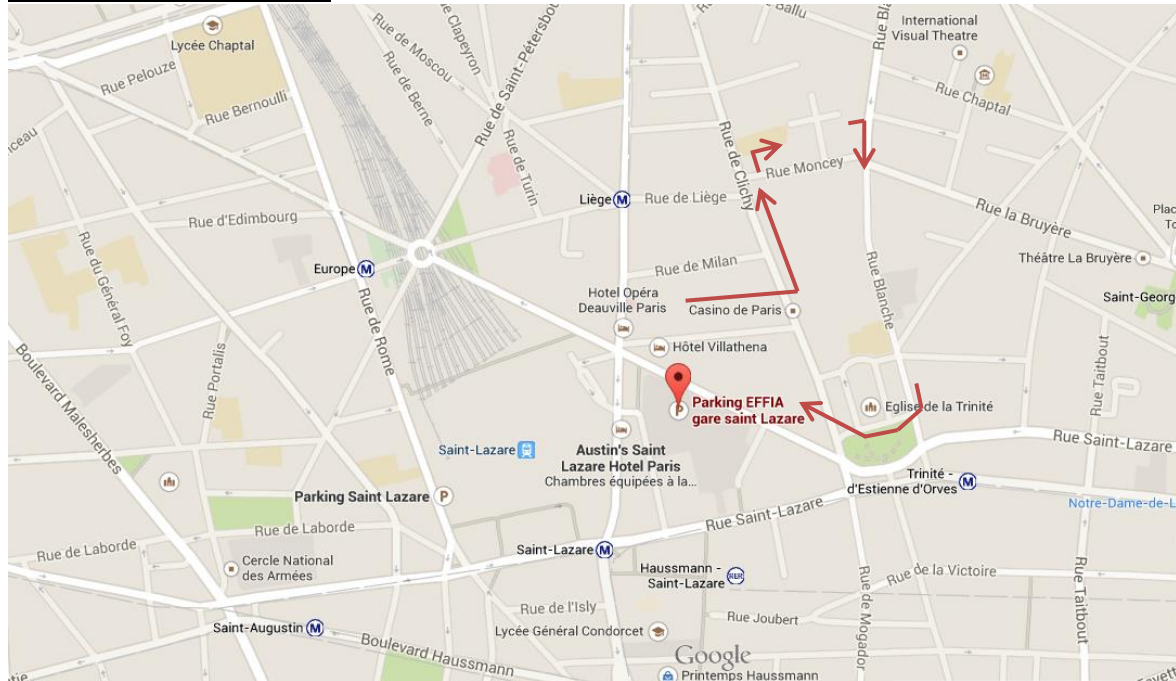

# HÔTEL\*\*\* VILLATHÉNA

ADDRESS OF PARKING 

## PARKING SAINT LAZARE

29 rue de Londres  
75009 PARIS  
GPS coordinates: 48.877149, 2.328007

## PLAN TO ACCESS PARKING

### 1. At your arrival in the parking :

Take a parking ticket in input terminal and park in one of the locations of your choice, at the levels -2, -3 or -4.

Then leave the car park , cross the square Budapest and take London street and then turn right , the Athens street.