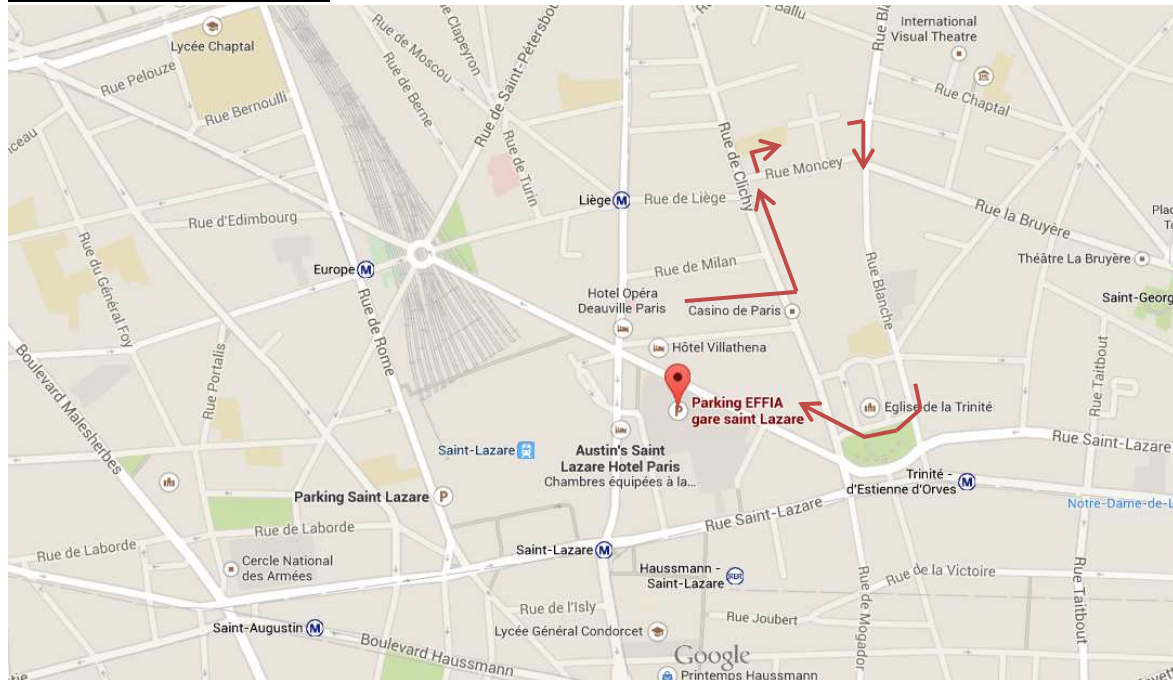

HÔTEL*** VILLATHÉNA

ADDRESS OF PARKING 

PARKING SAINT LAZARE

29 rue de Londres
75009 PARIS
GPS coordinates: 48.877149, 2.328007

PRICES

- **24 hours maxi : 17 €**
- **3 consecutive days package : 34 €**
with unlimited in and out

PLAN TO ACCESS PARKING

STEPS TO FOLLOW TO PARK YOUR VEHICLE:

1. At your arrival in the parking :

Take a parking ticket in input terminal and park in one of the locations of your choice, at the levels -2, -3 or -4.

Then leave the car park, cross the square Budapest and take London street and then turn right, the Athens street.

2. When you leave the parking lot:

Introduce yourself to home park in order to benefit from the preferential rate reserved for guests of the Villathéna, presenting the hotel's business card.